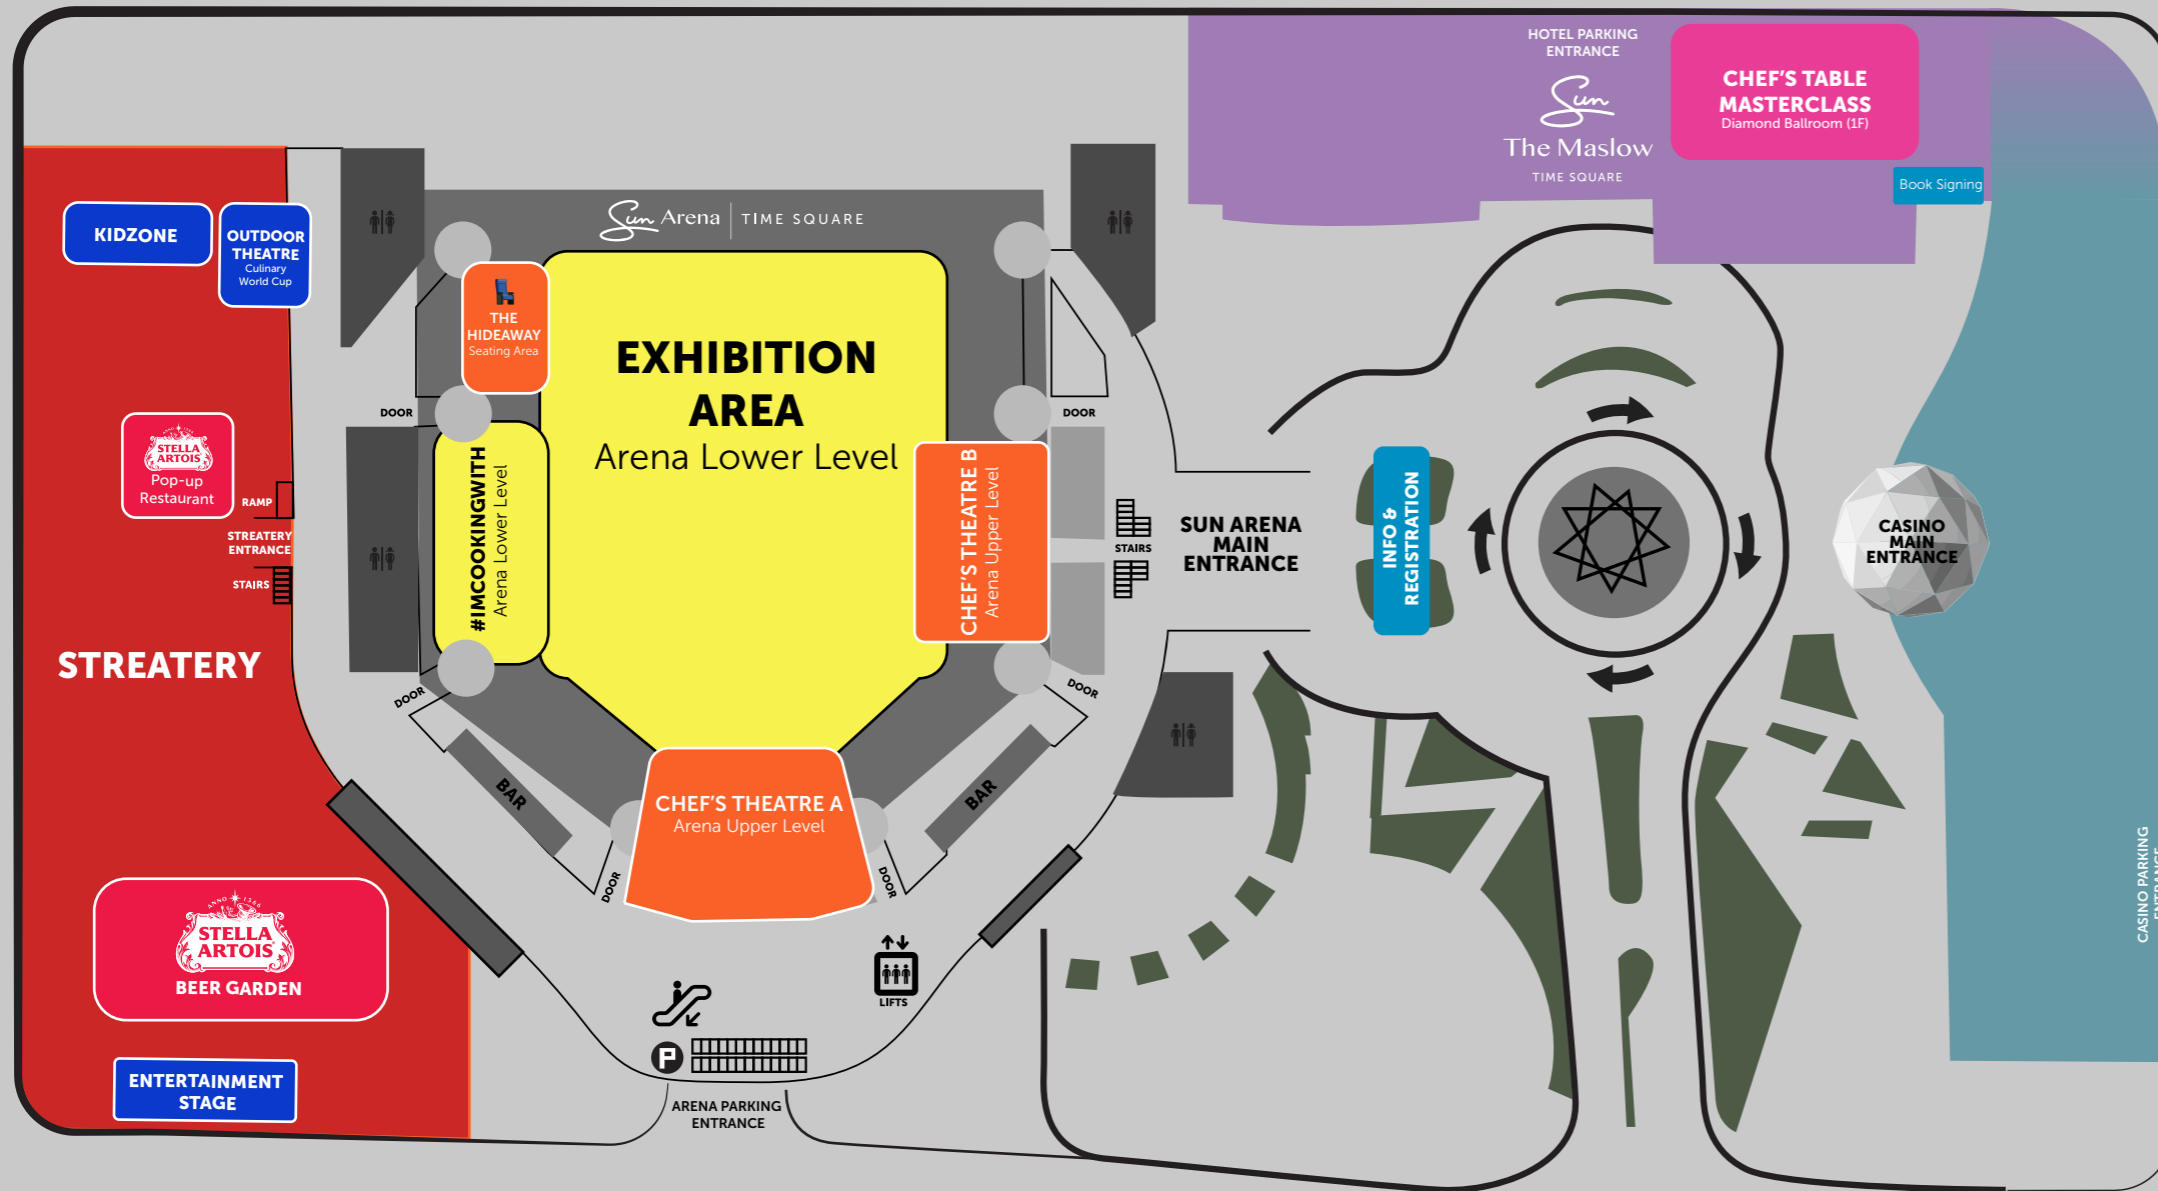

APPETITE FEST MAP

NB: MAP NOT TO SCALE

LEGEND

- STREATERY
- ENTERTAINMENT AREA
- MASTERCLASS
- LOWER LEVEL
- UPPER LEVEL

JANUARY MASILELA DRIVE

COROBAY AVENUE

ARAMIST AVENUE

ARAMIST AVENUE

Sun Time Square