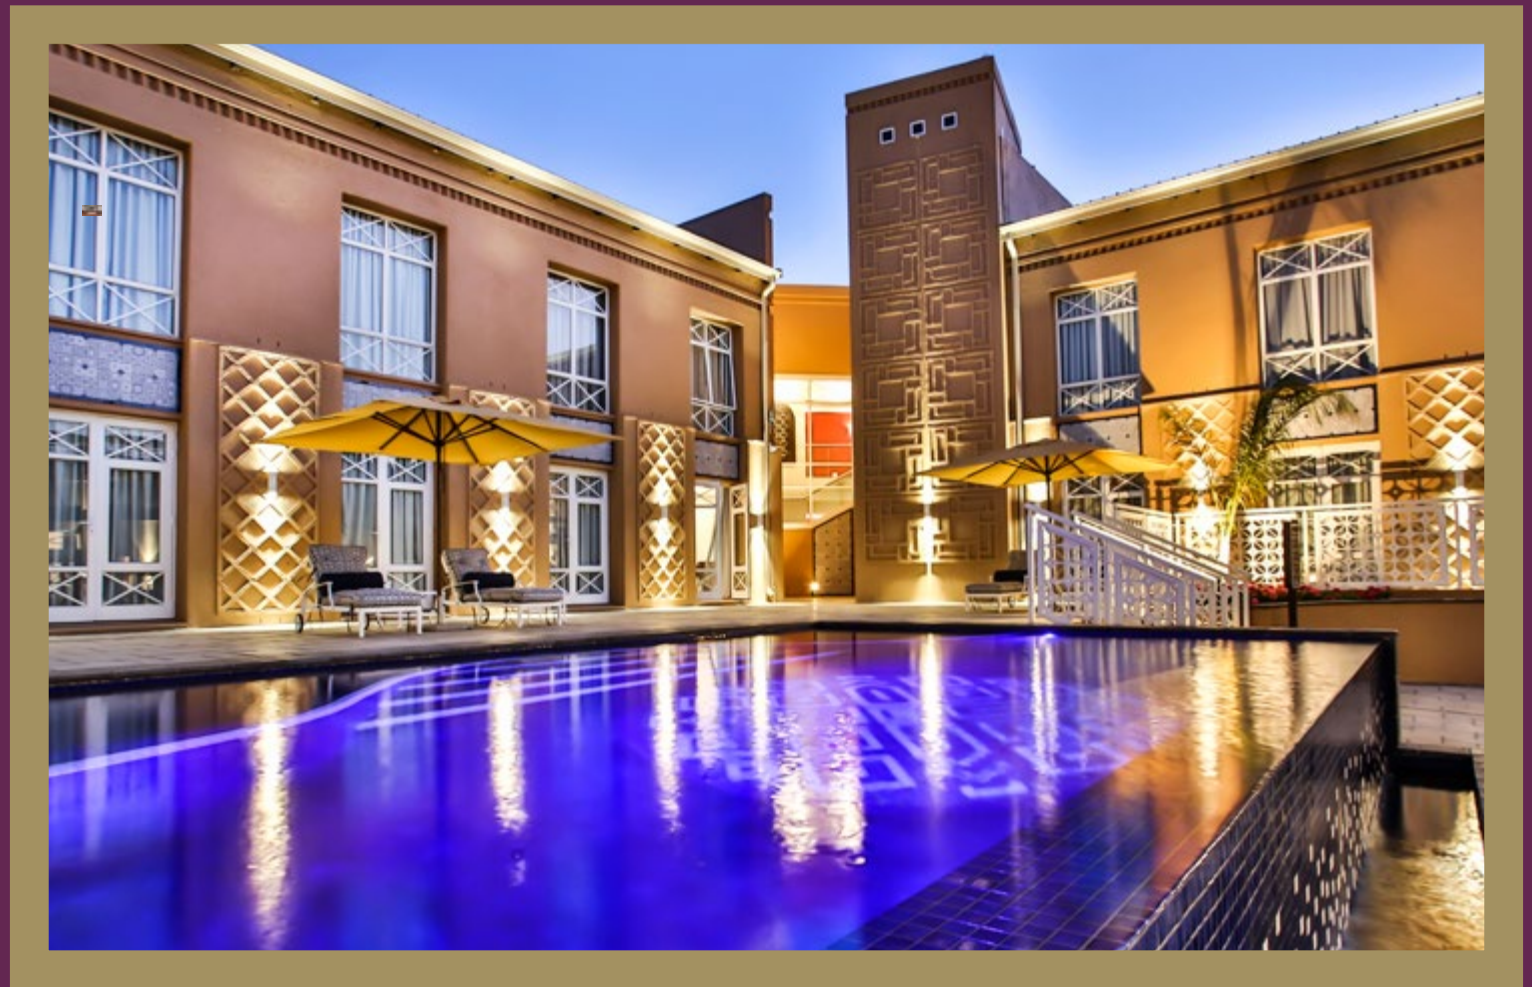

EXPERIENCE THE EXOTIC

Sum

Meropa

WHERE DREAMS COME ALIVE

Sun International prides itself on being Africa's premium tourism, leisure and gaming group. For over 30 years, our wide range of resorts, luxury hotels and casinos have set the benchmark across South Africa and beyond, with each property offering guests a world of exhilarating experiences. Creating lasting memories for guests is a core part of the brand. From soaking up some sun to fine dining, gripping game-plays and convenient conferencing, Sun International has the best services and facilities to turn each guest's desires into a memorable reality.

MOROCCAN MEMORIES

Situated in the heart of the Limpopo province, this casino is a one-stop entertainment destination where you'll discover a Moroccan-style fiesta of fun. Whether you're looking for a great place to eat, exciting ways to spend a family day out or inspirational surroundings to do business in, Meropa has what you're looking for. Perfect for business travellers, couples and families.

FOCUSED ON FUN

Conveniently located in the province's capital city Polokwane, Meropa is within easy reach of Limpopo's best attractions. From exceptional bird watching to endless enjoyment for kids and thrilling outdoor entertainment, Meropa offers fun for everyone.

RELAX AND REJUVENATE

House of Asante offers an upmarket sanctuary of peace and tranquility, situated in the throbbing heart of Polokwane. The spa focuses on wellness and the promotion of a healthy, sustainable lifestyle.