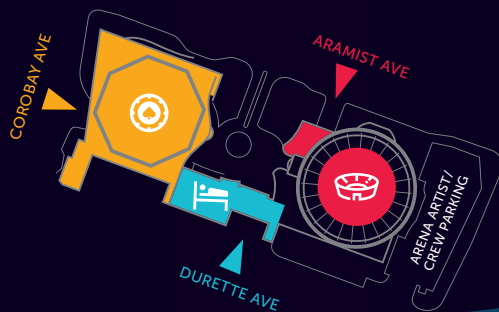

HOW TO FIND US

- CASINO
- THE MASLOW
- SUN ARENA

209 Aramist Avenue, Pretoria, Gauteng, South Africa
Tel: 0860 846 377 / 0860 TIMESQ
GPS: 25° 47' 17.46" S 28° 16' 56.04" E