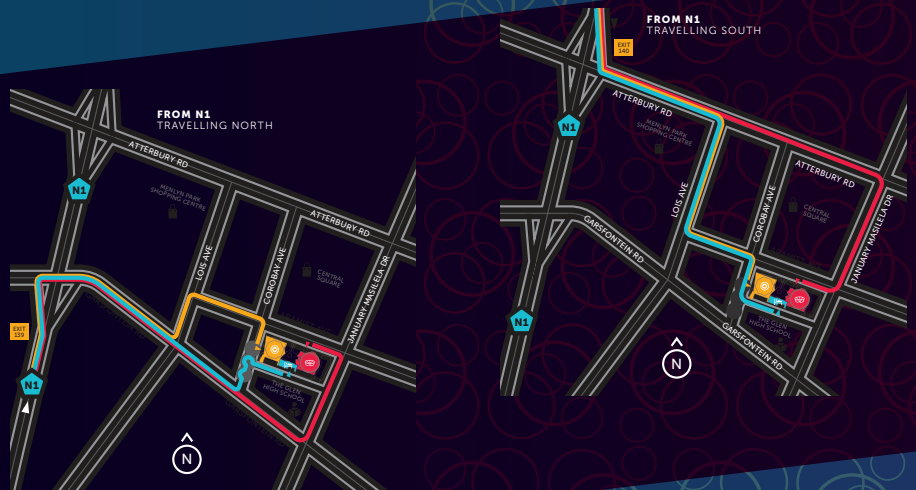

# HOW TO FIND US

- CASINO
- THE MASLOW
- SUN ARENA

209 Aramist Avenue, Pretoria, Gauteng, South Africa  
 Tel: 0860 846 377 / 0860 TIMESQ  
 GPS: 25° 47' 17.46" S 28° 16' 56.04" E