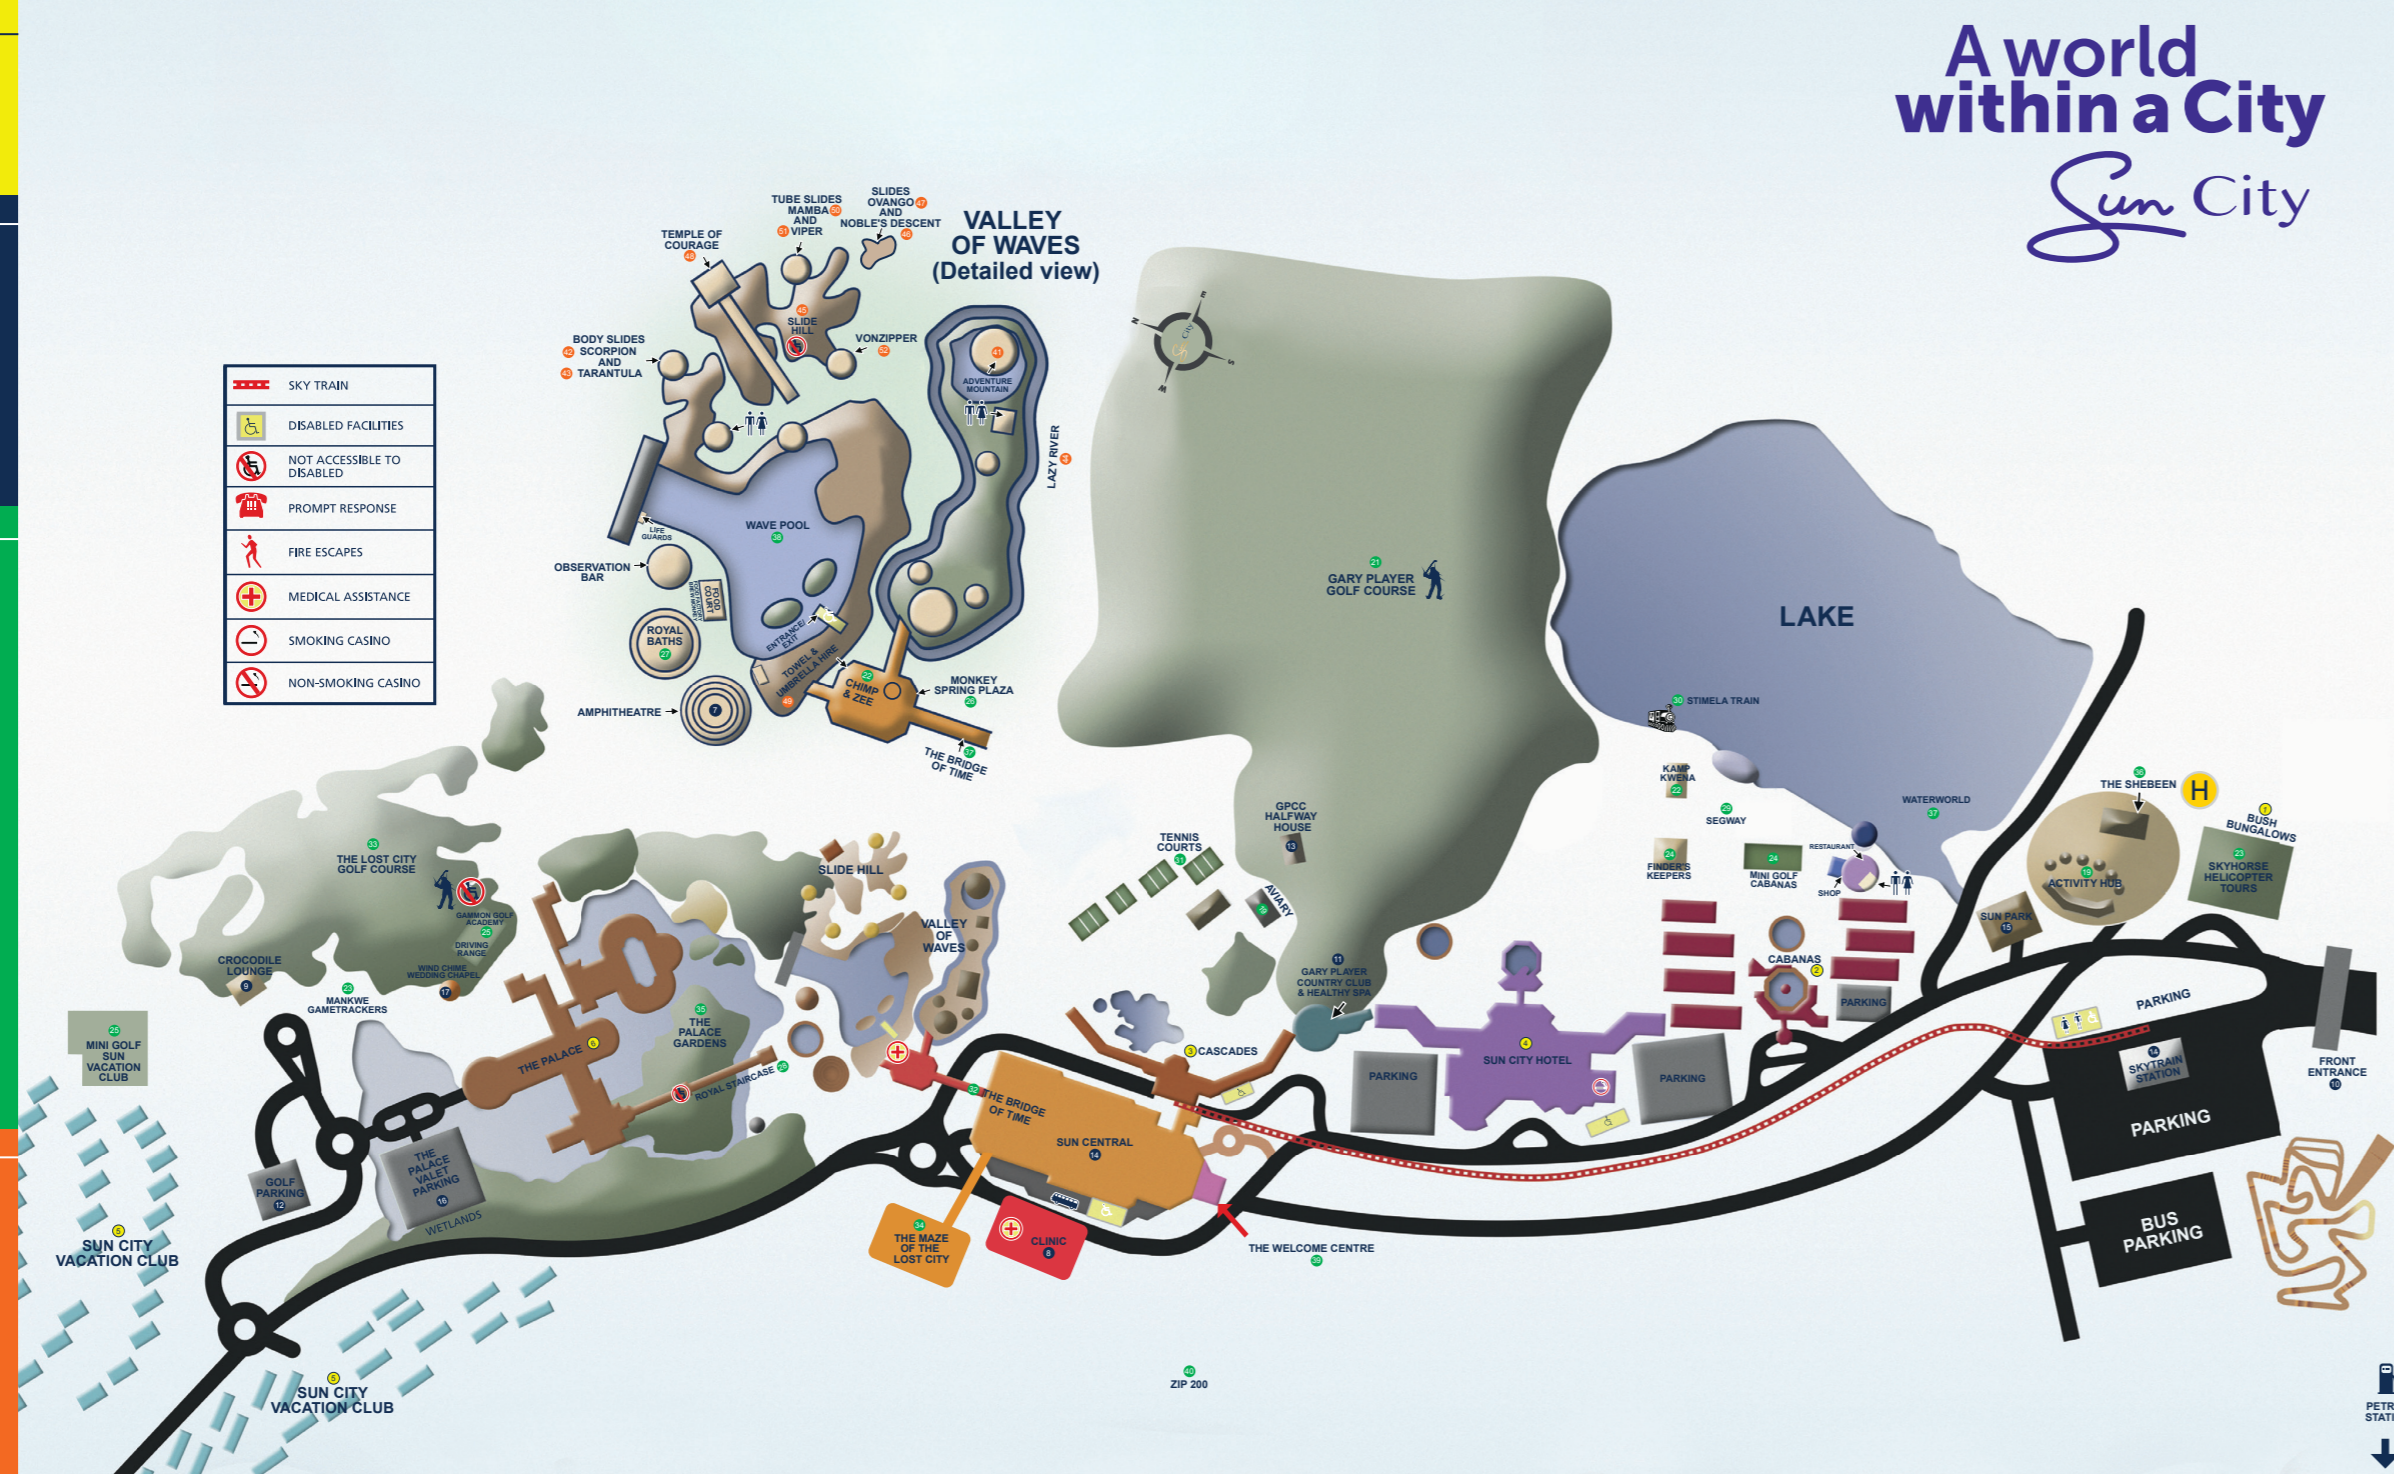

Sun City MAP

ACCOMMODATION	
1	BUSH BUNGALOWS
2	CABANAS
3	CASCADES
4	SUN CITY HOTEL
5	SUN VACATION CLUB
6	THE PALACE

FACILITIES	
7	AMPHITHEATRE
8	CLINIC
9	CROCODILE LOUNGE
10	FRONT ENTRANCE
11	GARY PLAYER COUNTRY & HEALTHY SPA
12	GOLF PARKING
13	GPCC HALFWAY HOUSE
14	SUN CENTRAL
15	SUN PARK
16	THE PALACE VALET PARKING
17	WIND CHIME WEDDING CHAPEL

ACTIVITIES	
18	ACTIVITY HUB
19	AVIARY
20	CHIMP & ZEE
21	GARY PLAYER GOLF COURSE
22	KAMP KWENA
23	MANKWE GAMETRACKERS
24	MINI GOLF CABANAS
25	MINI GOLF SUN VACATION CLUB
26	MONKEY SPRING PLAZA
27	ROYAL BATHS
28	ROYAL STAIRCASE
29	SEGWAY
30	STIMELA TRAIN
31	TENNIS COURTS
32	THE BRIDGE OF TIME
33	THE LOST CITY GOLF COURSE
34	THE MAZE OF THE LOST CITY
35	THE PALACE GARDENS
36	THE SHEBEN
37	WATERWORLD
38	WAVE POOL
39	WELCOME CENTRE
40	Zip 2000

VALLEY OF WAVES	
41	ADVENTURE MOUNTAIN
42	BODY SLIDE - SCORPION
43	BODY SLIDE - TARANTULA
44	LAZY RIVER
45	SLIDE HILL
46	SLIDE - NOBLE'S DESCENT
47	SLIDE - OVANGO
48	TEMPLE OF COURAGE
49	TOWEL & UMBRELLA HIRE
50	TUBE SLIDE - MAMBA
51	TUBE SLIDE - VIPER
52	VONZIPPER

A world within a City
Sun City

SUN CENTRAL GROUND FLOOR

RETAIL	
B	CANDYLICIOUS
C	OUT OF AFRICA KIDS
O	#SUMTING
P	DEL SOL
Q	LEGENDS BARBERSHOP
S	HAVAIANAS
W	3RD BASE
X	BILLABONG
KK	MAPHUKI LEATHER
LL	SUN VACATION CLUB SALES OFFICE
MM	AFRICAN ORIGINS
NN	J&M FAMOUS BILTONG
BB	ROCK SHOP - HARD ROCK CAFÉ
**	ZEE BISERA DUBAI
R	CELL CENTRAL
BB	BOGART MAN
**	TINKERS
**	QUICKSILVER
**	LOCAL CHOICE PHARMACY
**	#STATIONERY