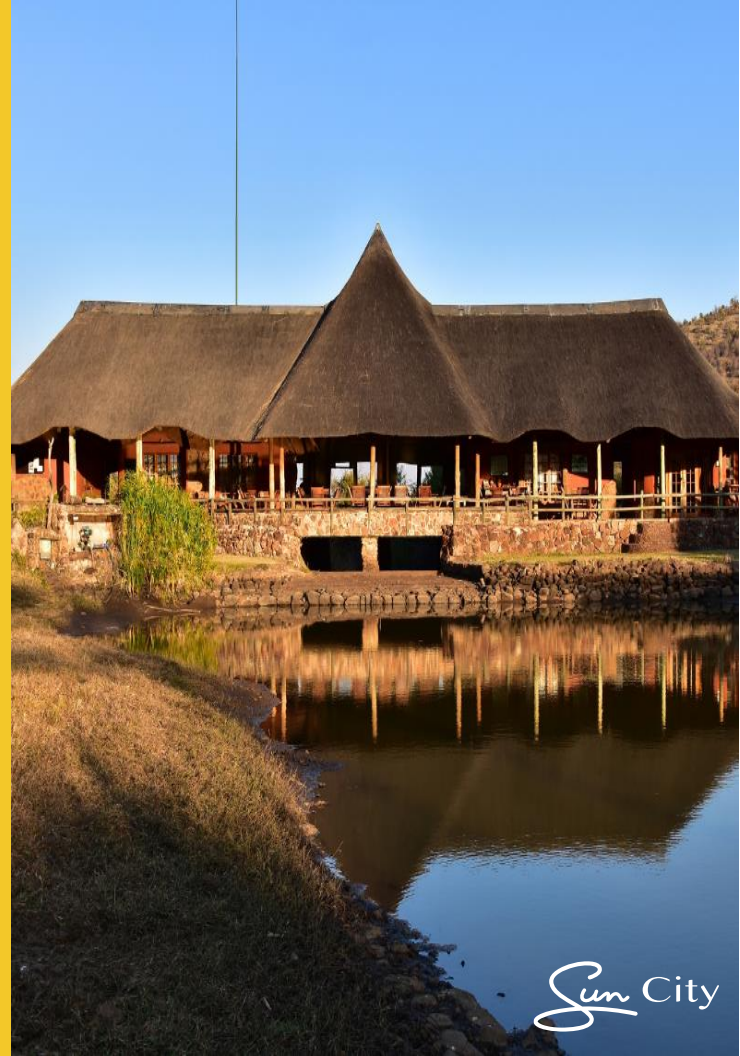

African Dancing & Marimba Band Combo (1 hour)

5 Performers

R15 500

8 Performers

R21 000

Chimp and Zee Rope Adventure: Valley of Waves

Rope adventure parks comprise individual elevated obstacles or interconnected challenges that form exciting adventure courses. These courses are typically made up of various elements – from high balancing beams, speedy zip lines, and hanging spider nets to jungle rope bridges and more.

LEETO-KGOLO VILLAGE TOUR

Moruleng

This exciting tour takes you to four Bakgatla heritage sites combined with a bike ride through the village. It includes breakfast at Tshilong, a local shebeen/tuckshop, where you'll learn about traditional food preparation, and concludes at TT's, a home restaurant. There is a slight adventure as the route takes you to different landscapes.