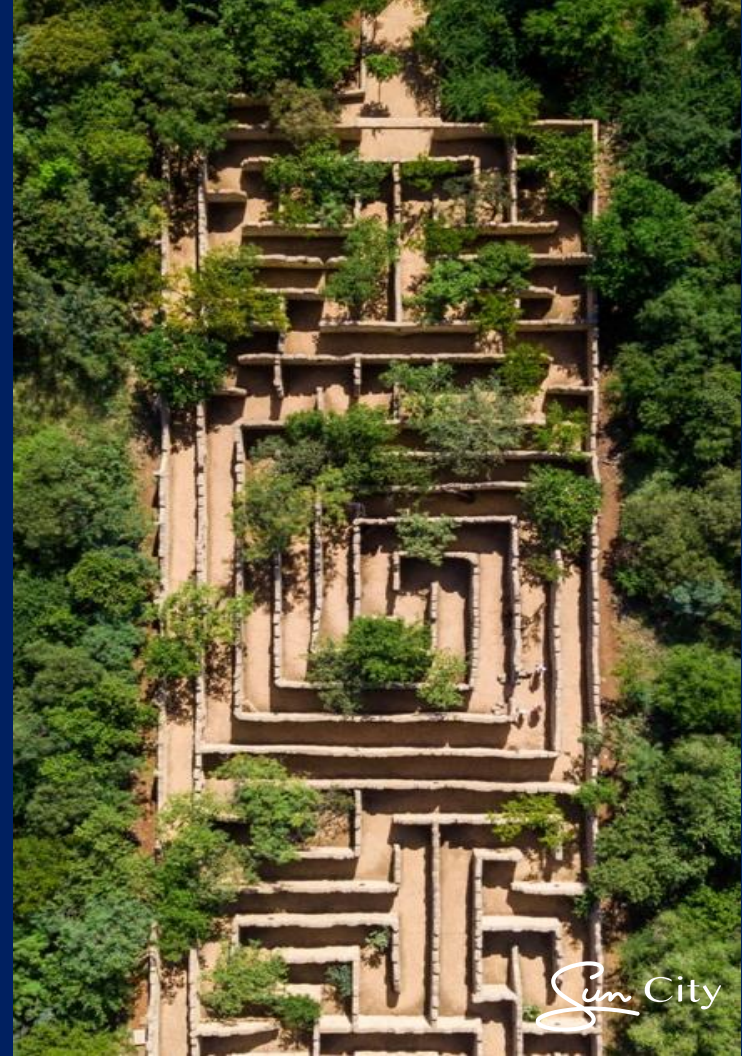

Whether you're seeking an exciting family outing or a unique adventure with friends, The Maze at Sun City promises an unforgettable experience

Open: 09h00 -18h00 (daily)

Entrance Fee – Free for all adults and kids