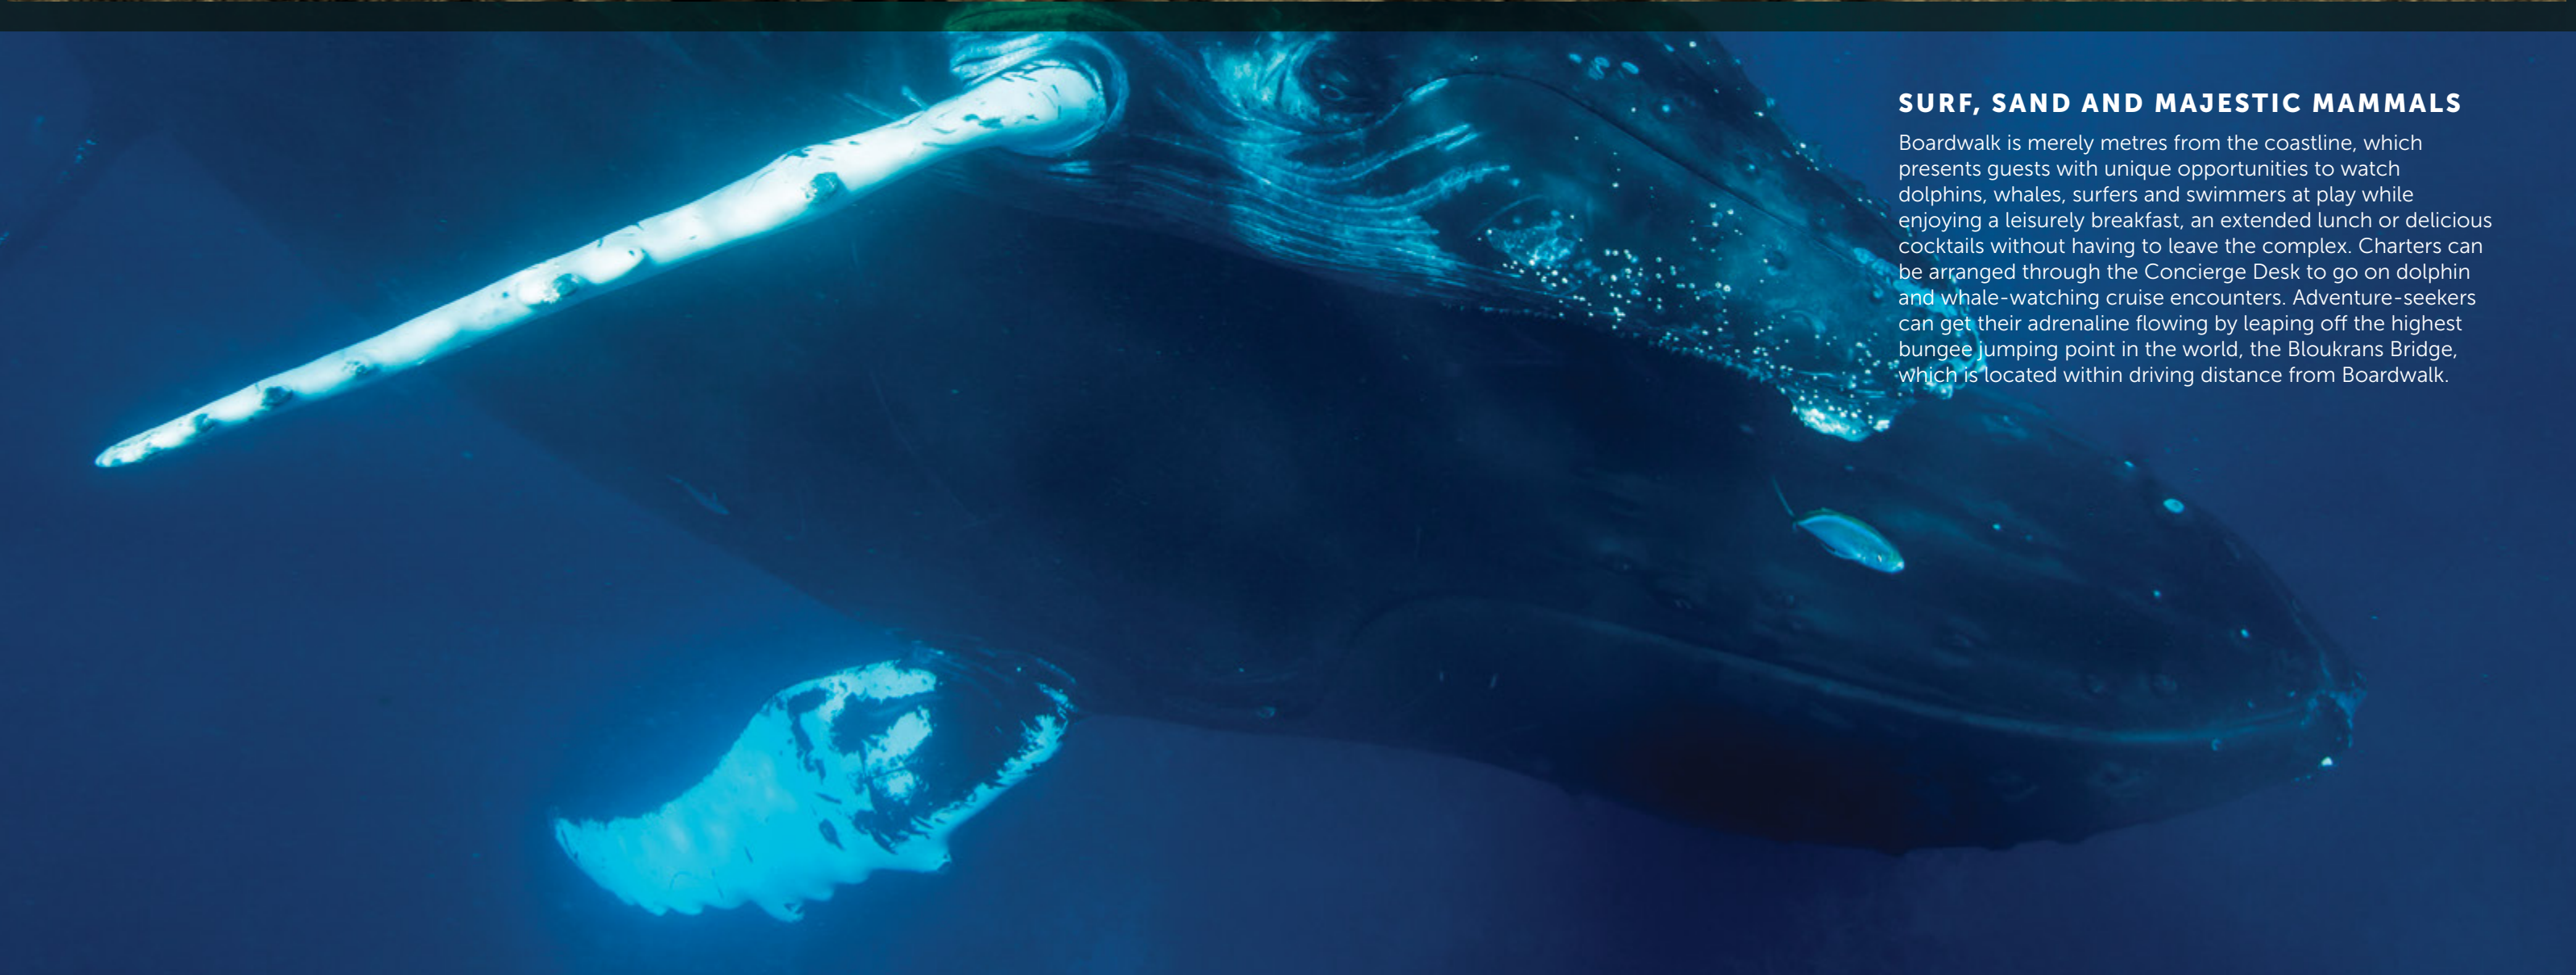

### **AN ABUNDANCE OF VIBRANT LIFE**

The Addo Elephant Sanctuary is the third largest national park in South Africa. The original elephant section of the park was proclaimed in 1931, when only eleven elephants remained in the area. Today, this finely-tuned ecosystem is sanctuary to over 600 elephants, lions, buffalos, black rhinos, spotted hyenas, leopard, a variety of antelope and zebra species, as well as the unique Addo flightless dung beetle, found almost exclusively in Addo.