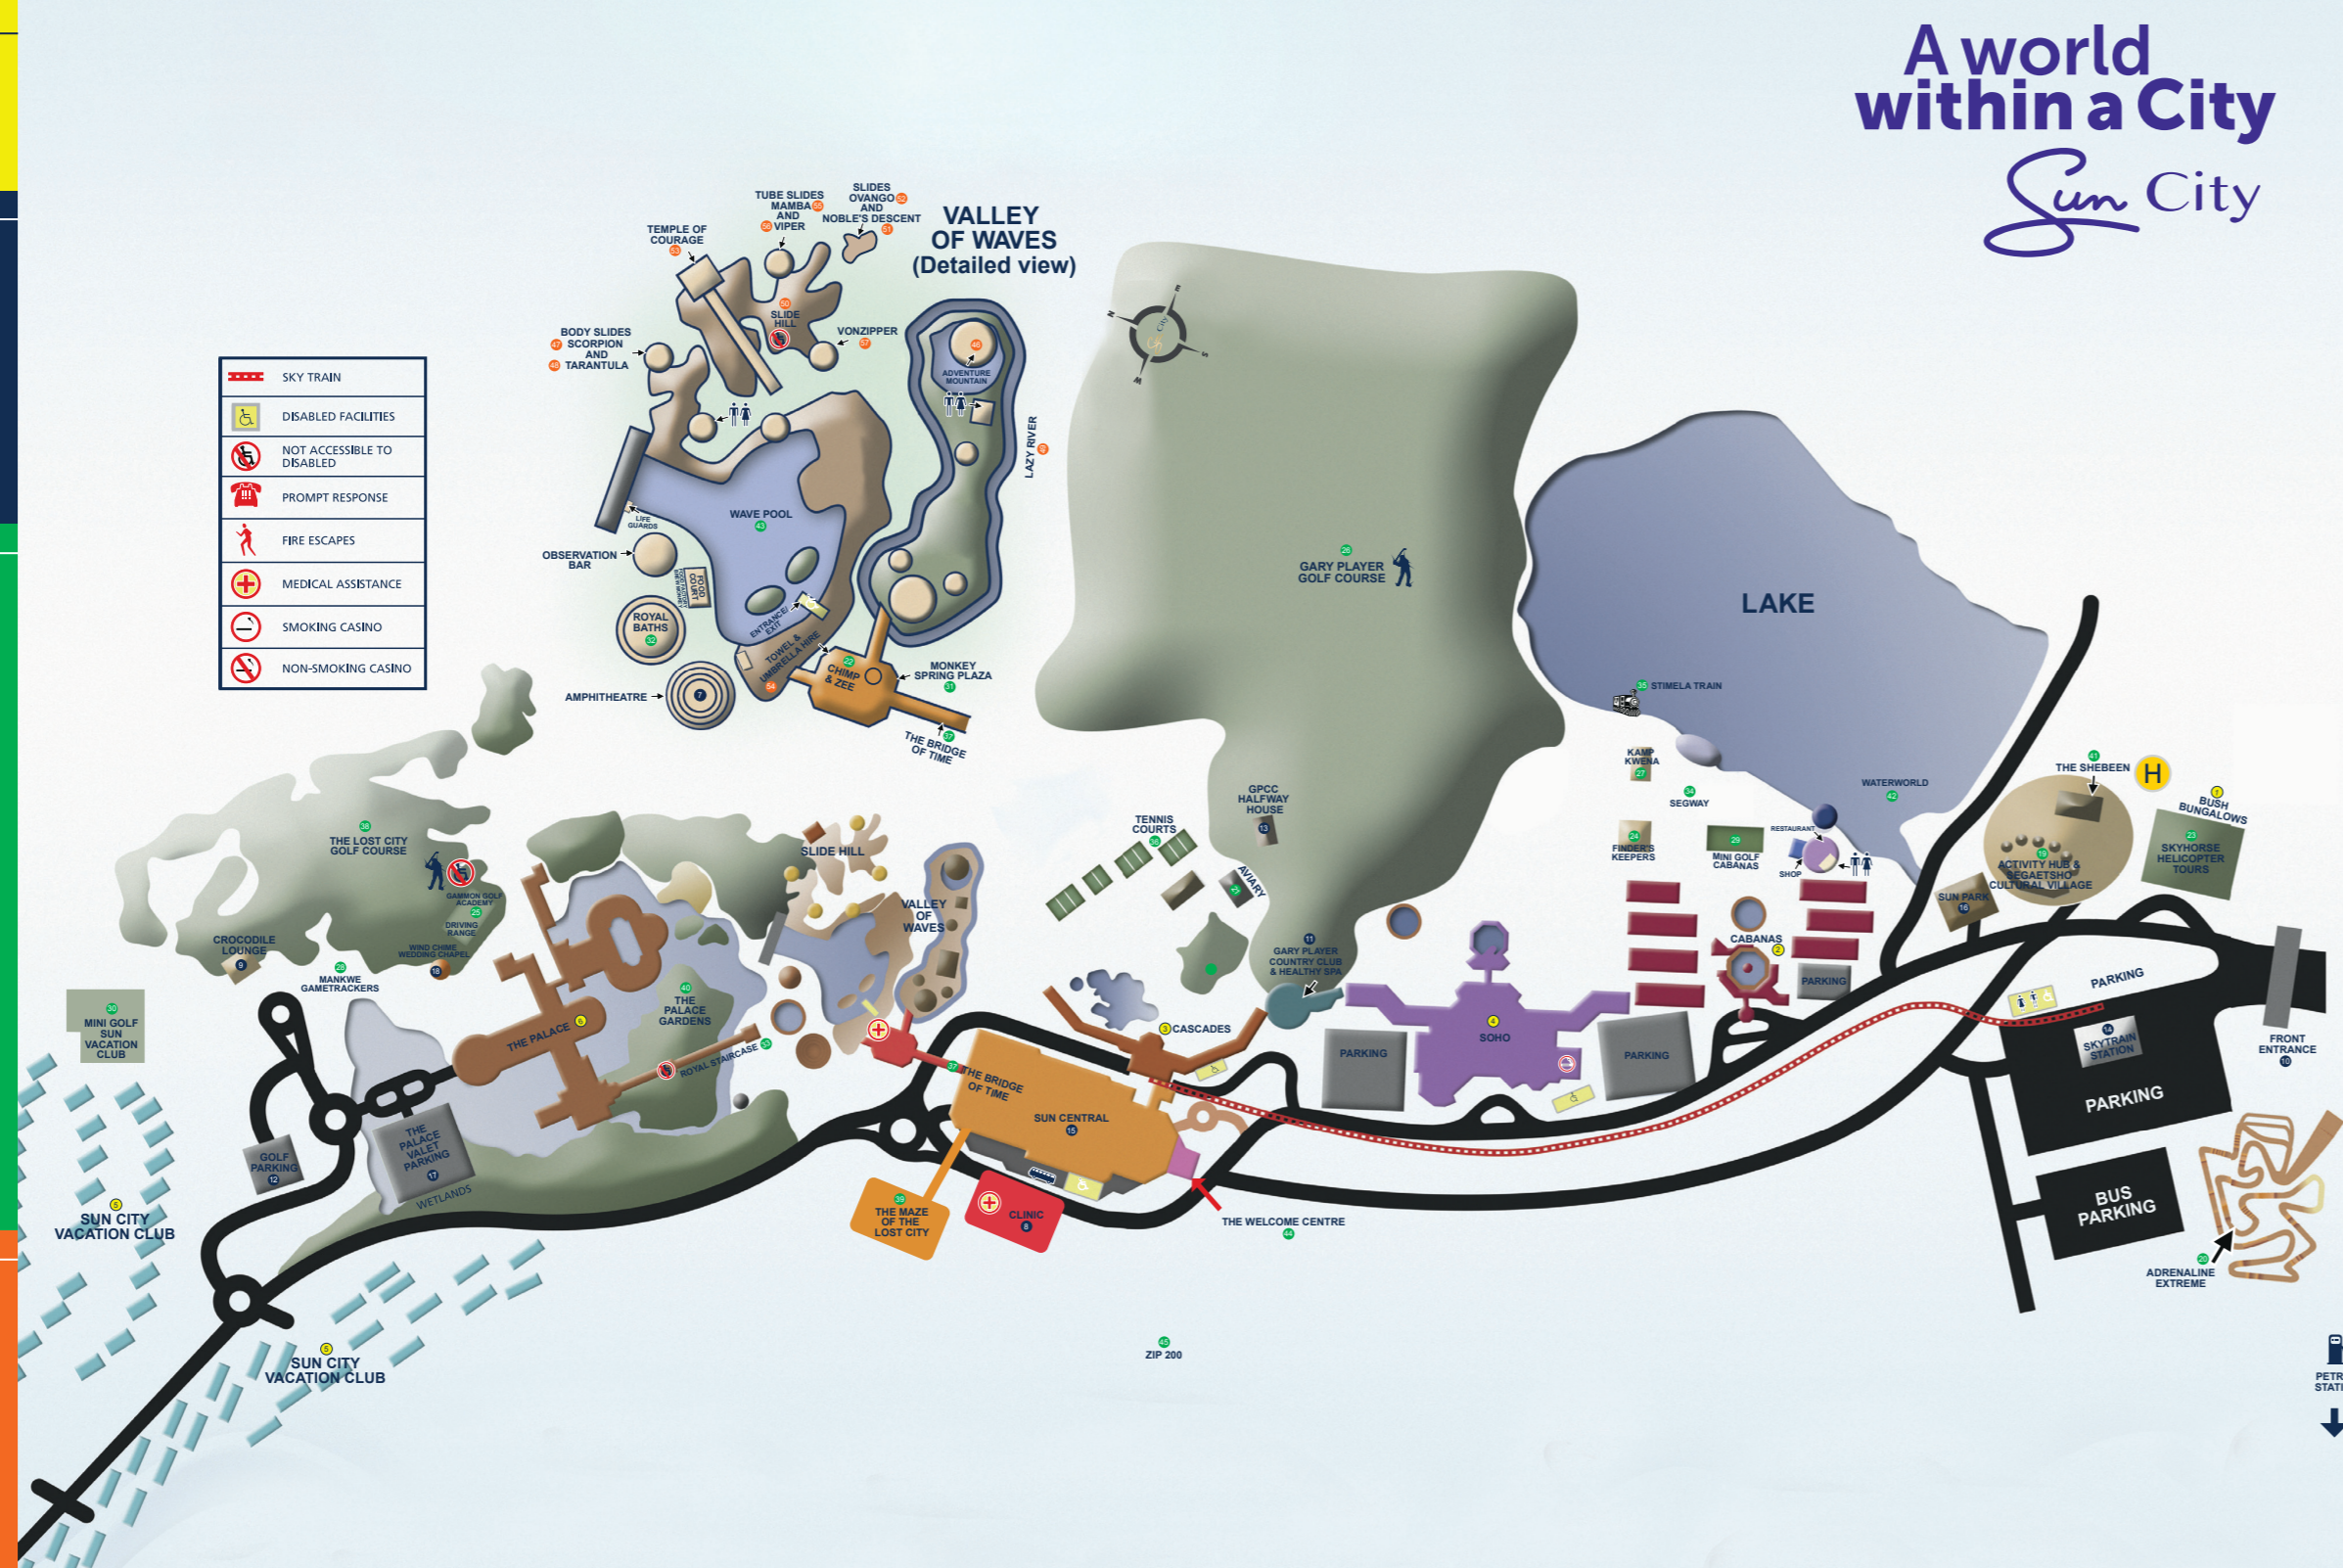

Sun City MAP

ACCOMMODATION

- 1 BUSH BUNGALOWS
- 2 CABANAS
- 3 CASCADES
- 4 SOHO
- 5 SUN VACATION CLUB
- 6 THE PALACE

FACILITIES

- 7 AMPHITHEATRE
- 8 CLINIC
- 9 CROCODILE LOUNGE
- 10 FRONT ENTRANCE
- 11 GARY PLAYER COUNTRY & HEALTHY SPA
- 12 GOLF PARKING
- 13 GPCC HALFWAY HOUSE
- 14 SKYTRAIN STATION
- 15 SUN CENTRAL
- 16 SUN PARK
- 17 THE PALACE VALET PARKING
- 18 WIND CHIME WEDDING CHAPEL

ACTIVITIES

- 19 ACTIVITY HUB & SEGAETSHO CULTURAL VILLAGE
- 20 ADRENALINE EXTREME
- 21 AVIARY
- 22 CHIMP & ZEE
- 23 SKYHORSE HELICOPTER TOURS
- 24 FINDER'S KEEPERS
- 25 GAMMON GOLF ACADEMY
- 26 GARY PLAYER GOLF COURSE
- 27 KAMP KWENA
- 28 MANKWE GAMETRACKERS
- 29 MINI GOLF CABANAS
- 30 MINI GOLF SUN VACATION CLUB
- 31 MONKEY SPRING PLAZA
- 32 ROYAL BATHS
- 33 ROYAL STAIRCASE
- 34 SEGWAY
- 35 STIMELA TRAIN
- 36 TENNIS COURTS
- 37 THE BRIDGE OF TIME
- 38 THE LOST CITY GOLF COURSE
- 39 THE MAZE OF THE LOST CITY
- 40 THE PALACE GARDENS
- 41 THE SHEBEEN
- 42 WATERWORLD
- 43 WAVE POOL
- 44 WELCOME CENTRE
- 45 ZIP 200

VALLEY OF WAVES

- 46 ADVENTURE MOUNTAIN
- 47 BODY SLIDE - SCORPION
- 48 BODY SLIDE - TARANTULA
- 49 LAZY RIVER
- 50 SLIDE HILL
- 51 SLIDE - NOBLE'S DESCENT
- 52 SLIDE - OVANGO
- 53 TEMPLE OF COURAGE
- 54 TOWEL & UMBRELLA HIRE
- 55 TUBE SLIDE - MAMBA
- 56 TUBE SLIDE - VIPER
- 57 VONZIPPER

A world within a City
Sun City